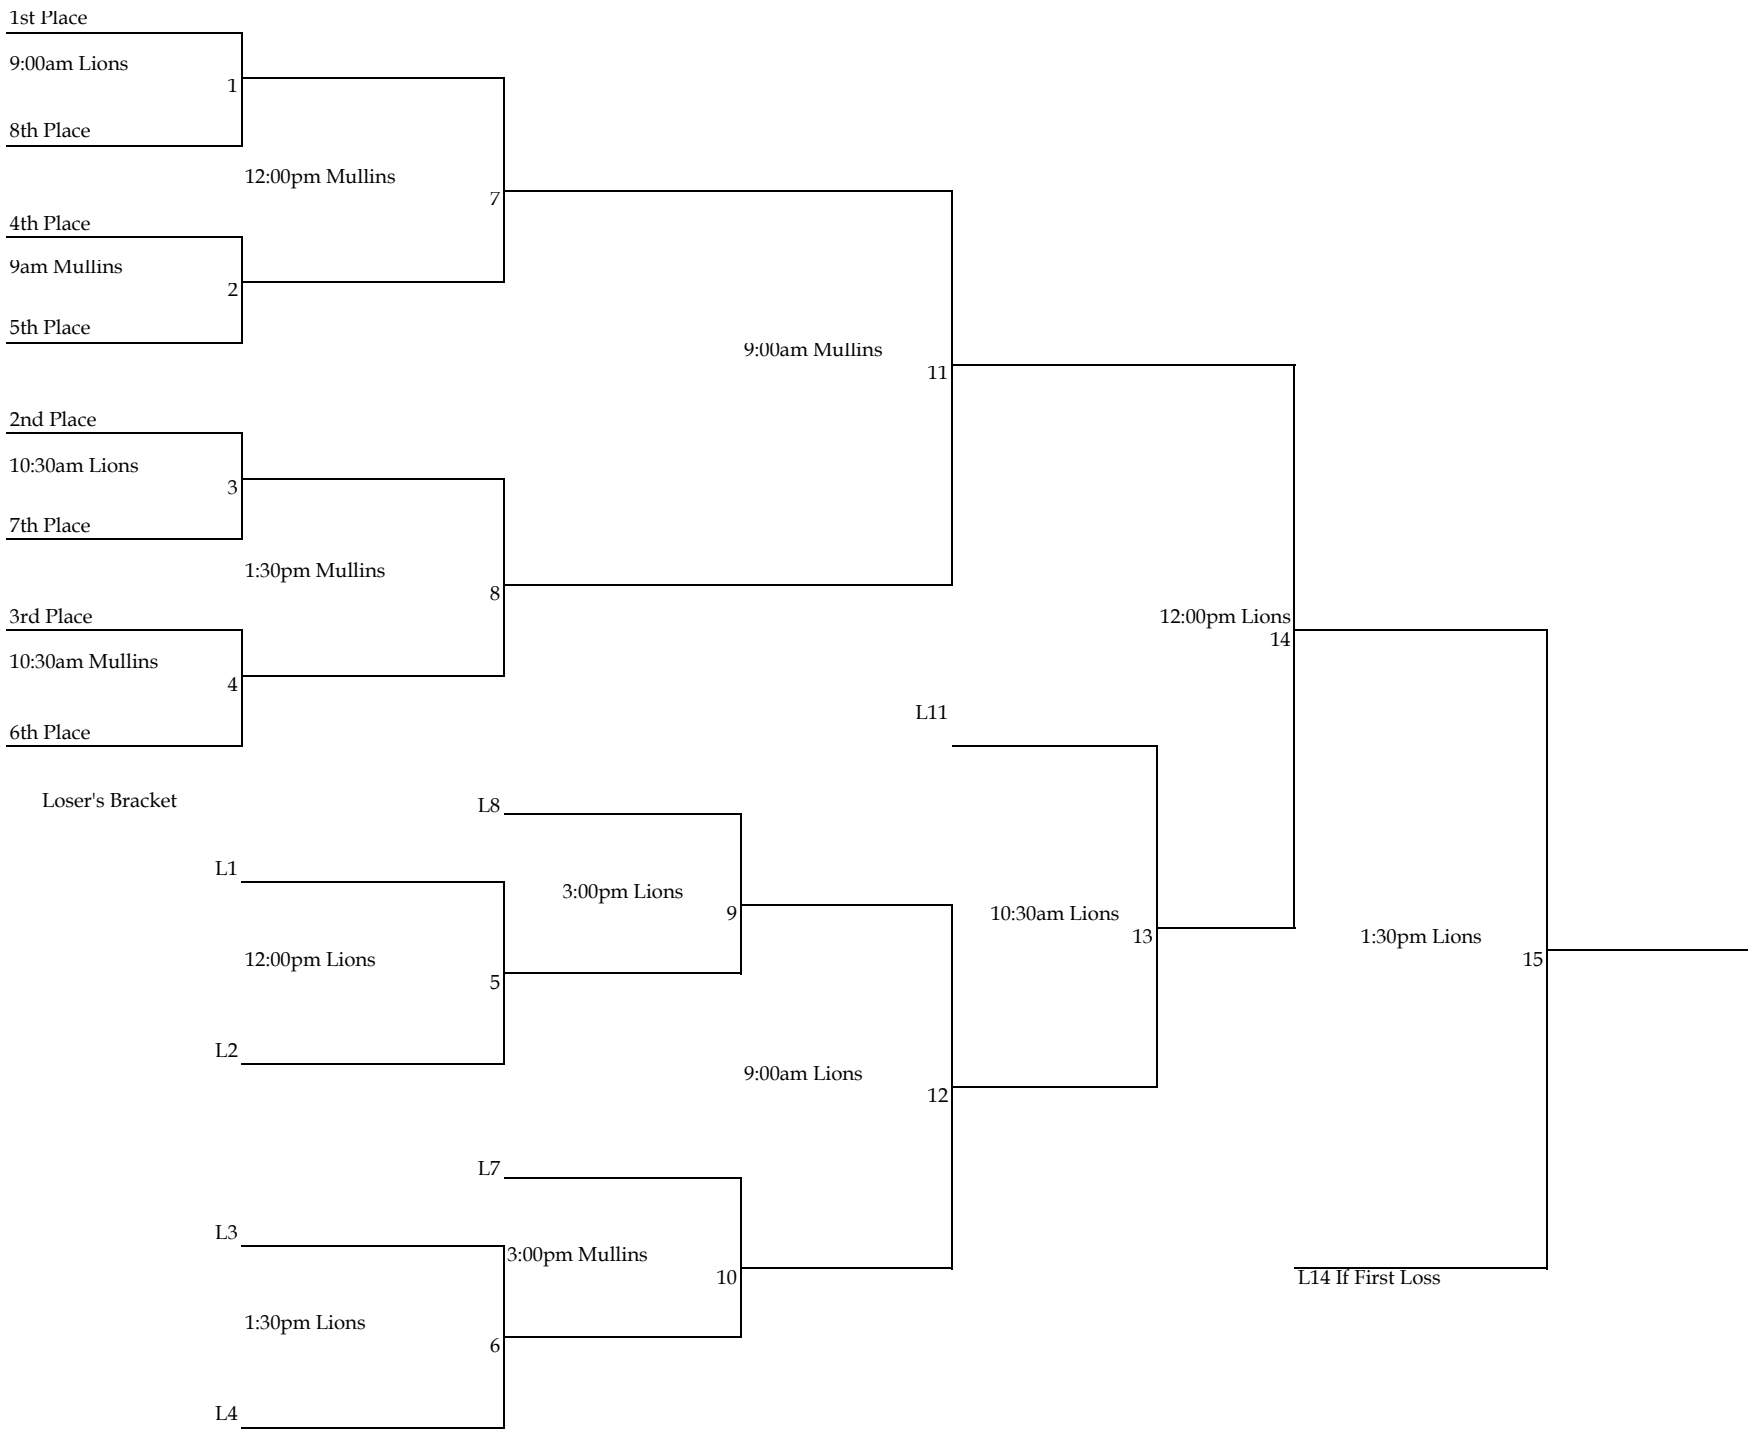

**8 Team Double Elimination**

Winner's Bracket

1st Place

9:00am Lions

8th Place

4th Place

9am Mullins

5th Place

2nd Place

10:30am Lions

7th Place

3rd Place

10:30am Mullins

6th Place

Loser's Bracket

L1

12:00pm Lions

L2

L3

1:30pm Lions

L4

L8

3:00pm Lions

L7