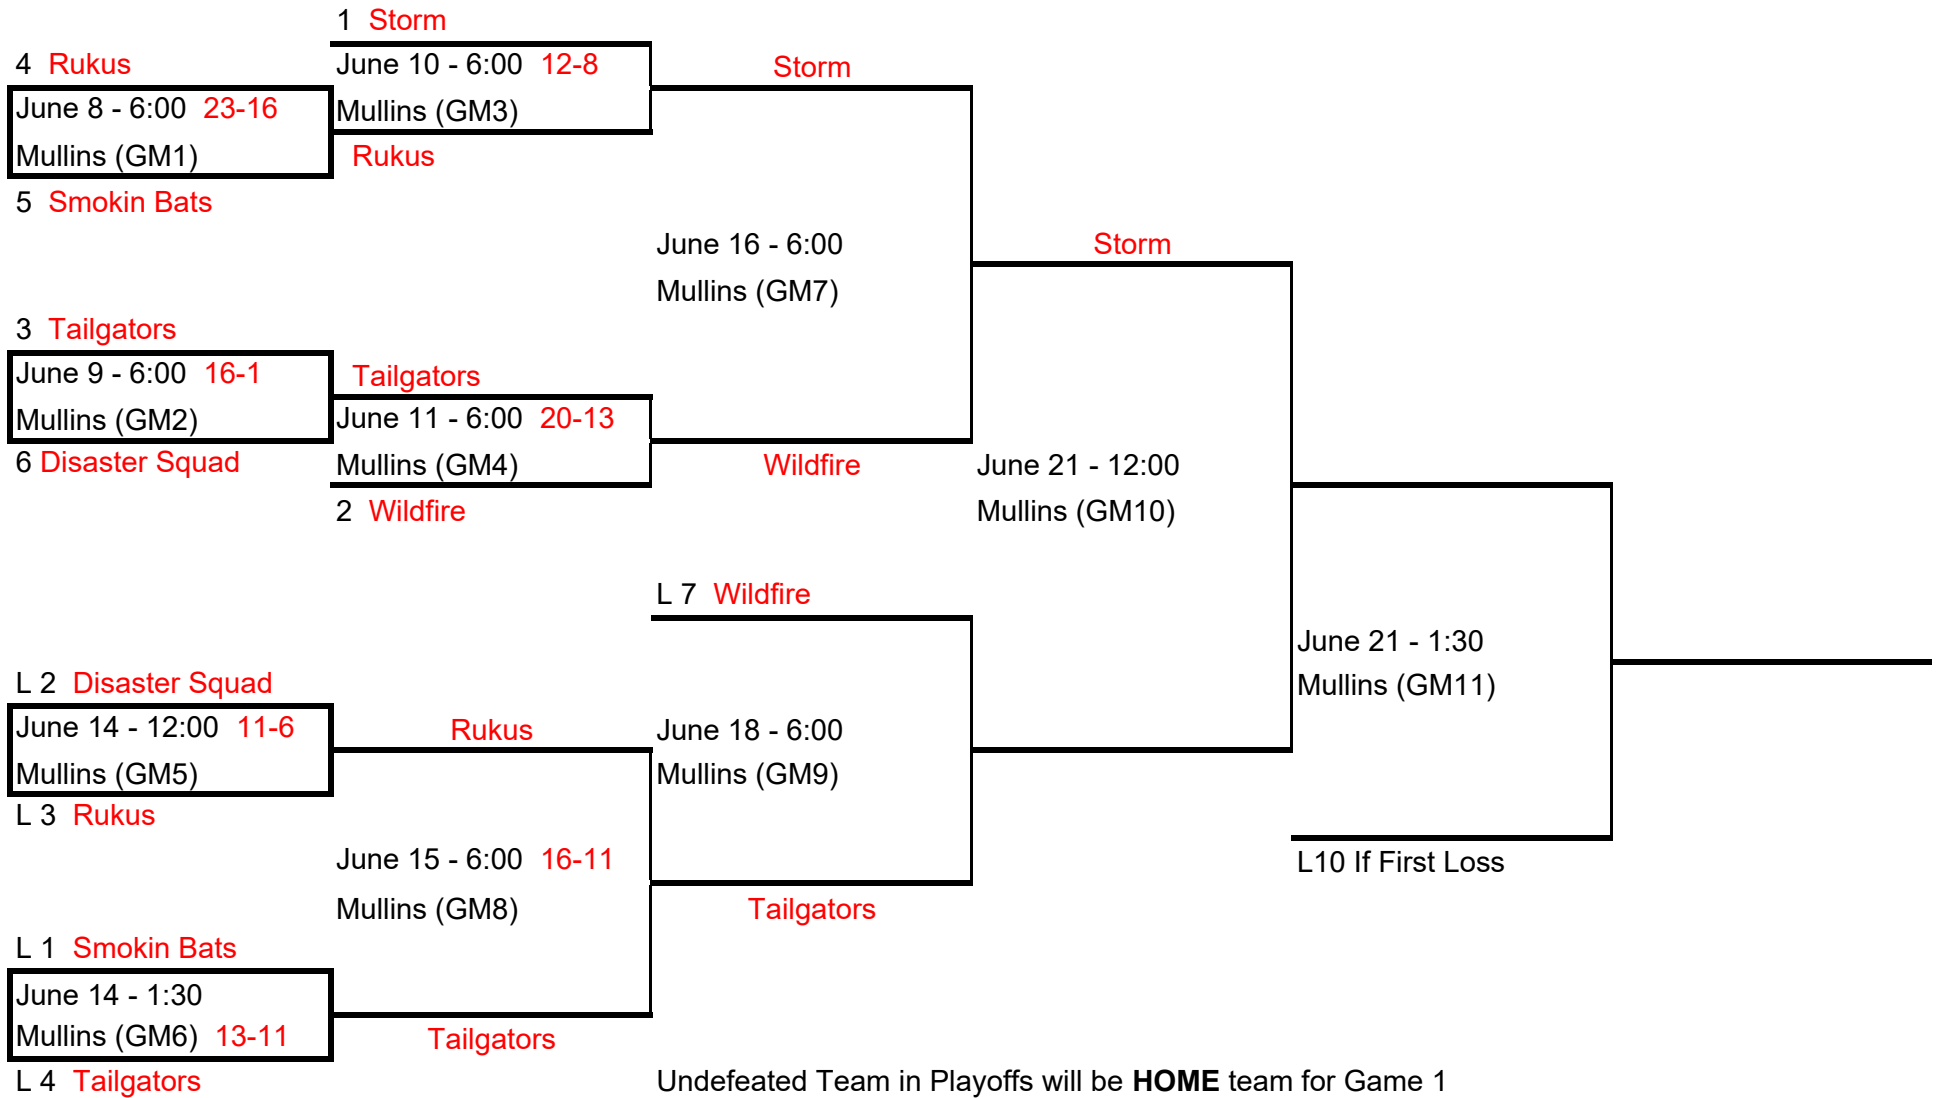

DIV 1

Undefeated Team in Playoffs will be **HOME** team for Game 1
 Team higher in league standings will be **HOME** team for Game 2 (If Game)