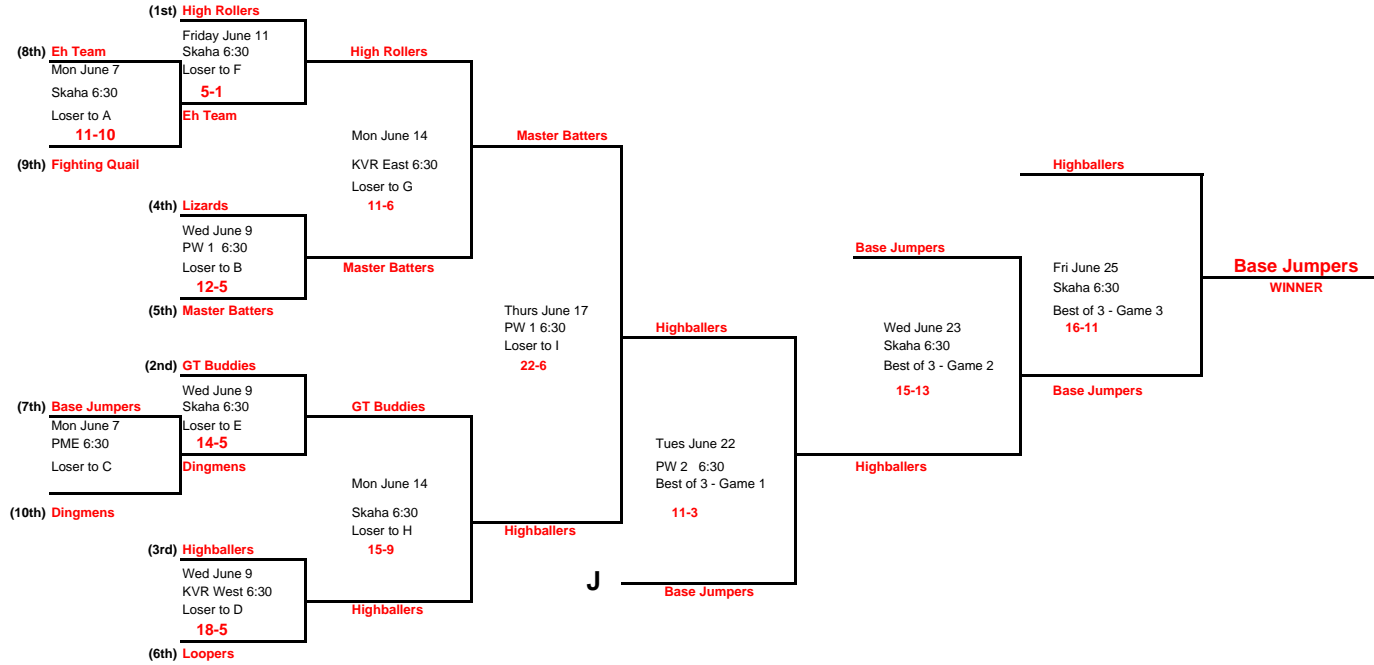

**Penticton Slo-Pitch League
2010 Playoffs - "D" Division**

** Team ranked higher in League season standings will be home team for all games except best of 3 final where higher ranked team is home for games 1 and 3.

** Team ranked higher in League season standings will be home team for all games except best of 3 final where higher ranked team is home for games 1 and 3.