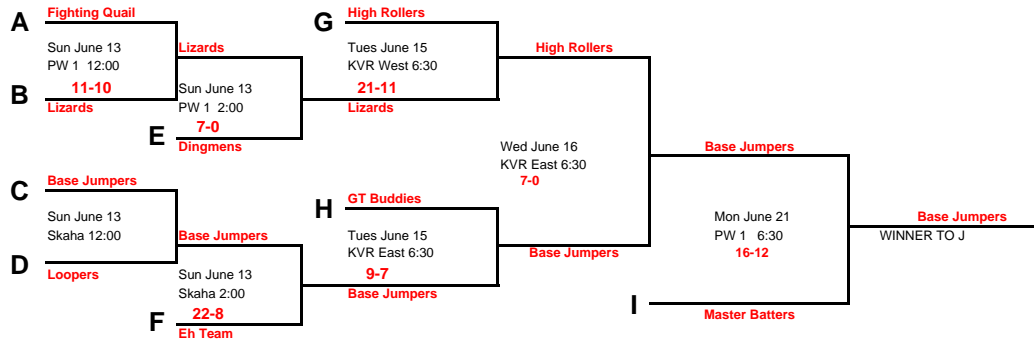

**Penticton Slo-Pitch League
2010 Playoffs - "D" Division**

** Team ranked higher in League season standings will be home team for all games except best of 3 final where higher ranked team is home for games 1 and 3.

** Team ranked higher in League season standings will be home team for all games except best of 3 final where higher ranked team is home for games 1 and 3.