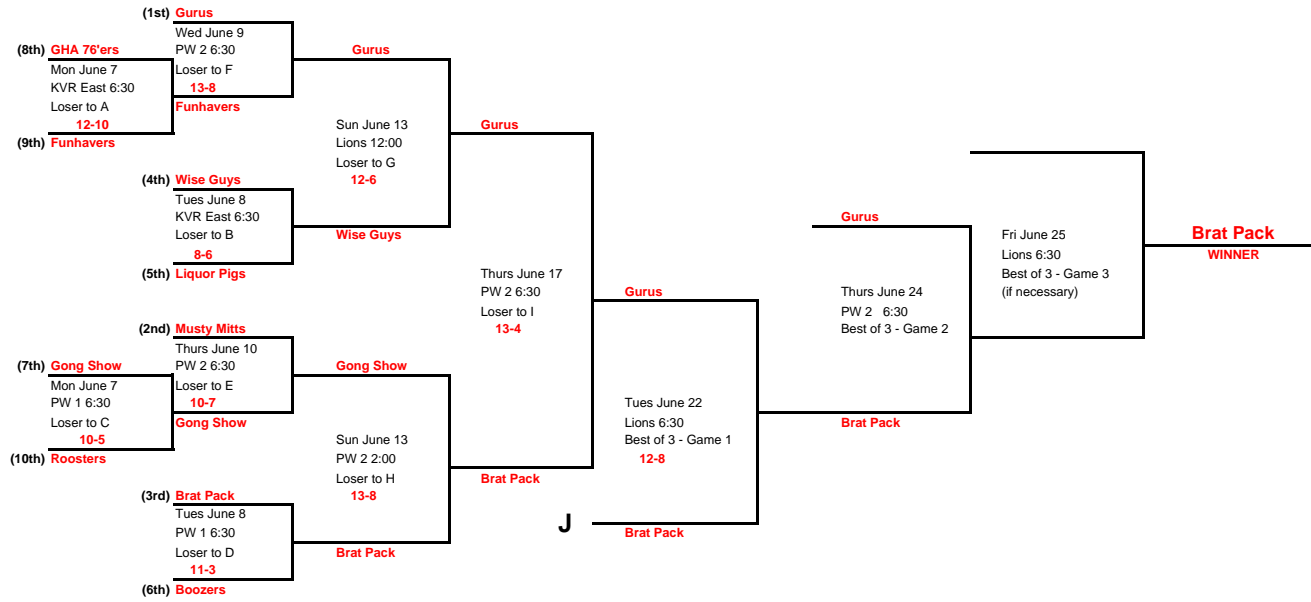

**Penticton Slo-Pitch League  
2010 Playoffs - "C" Division**

\*\* Team ranked higher in League season standings will be home team for all games except best of 3 final where higher ranked team is home for games 1 and 3.

\*\* Team ranked higher in League season standings will be home team for all games except best of 3 final where higher ranked team is home for games 1 and 3.