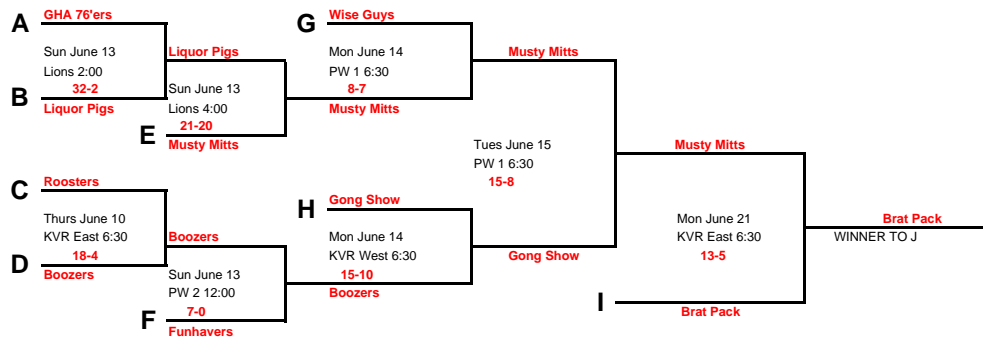

**Penticton Slo-Pitch League  
2010 Playoffs - "C" Division**

\*\* Team ranked higher in League season standings will be home team for all games except best of 3 final where higher ranked team is home for games 1 and 3.

\*\* Team ranked higher in League season standings will be home team for all games except best of 3 final where higher ranked team is home for games 1 and 3.