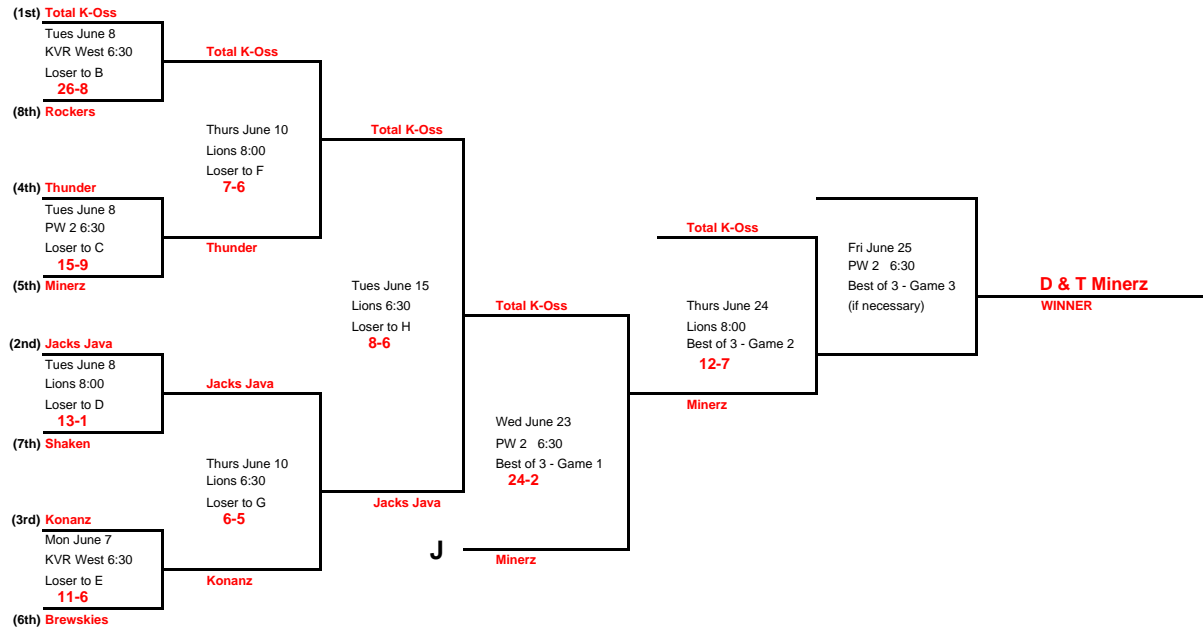

Penticton Slo-Pitch League
2010 Playoffs - "B" Division

** Team ranked higher in League season standings will be home team for all games except best of 3 final where higher ranked team is home for games 1 and 3.

** Team ranked higher in League season standings will be home team for all games except best of 3 final where higher ranked team is home for games 1 and 3.