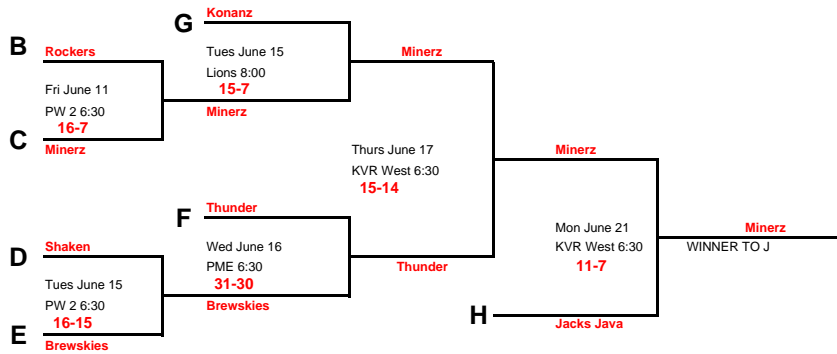

Penticton Slo-Pitch League
2010 Playoffs - "B" Division

** Team ranked higher in League season standings will be home team for all games except best of 3 final where higher ranked team is home for games 1 and 3.

** Team ranked higher in League season standings will be home team for all games except best of 3 final where higher ranked team is home for games 1 and 3.