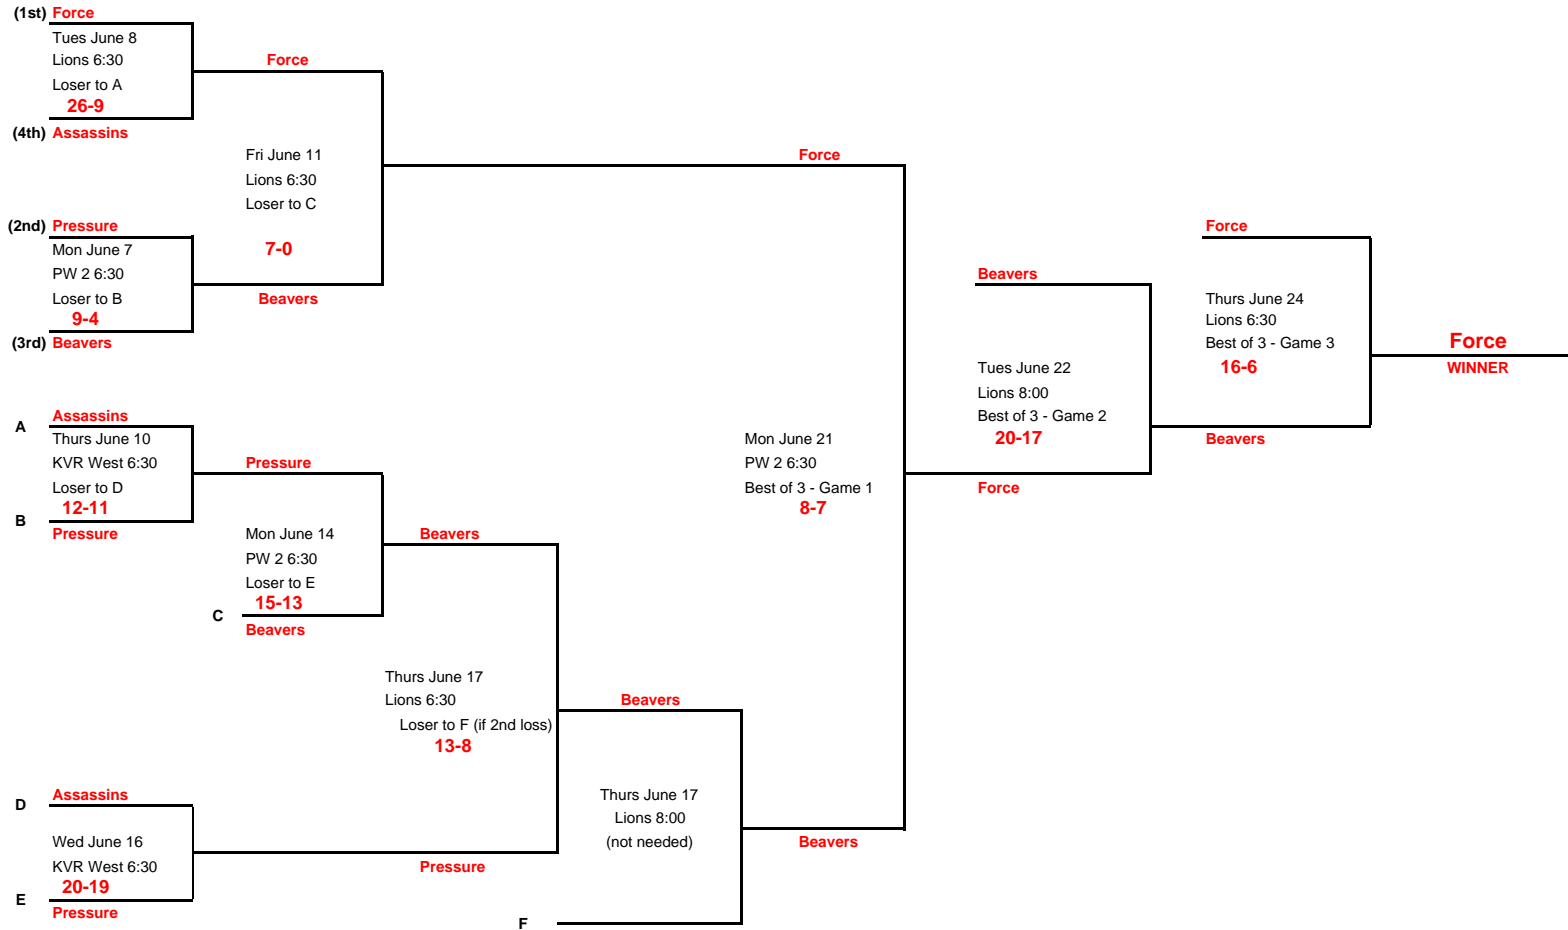

**Penticton Slo-Pitch League
2010 Playoffs - "A" Division**

** Team ranked higher in League season standings will be home team for all games except best of 3 final where higher ranked team is home for games 1 and 3.